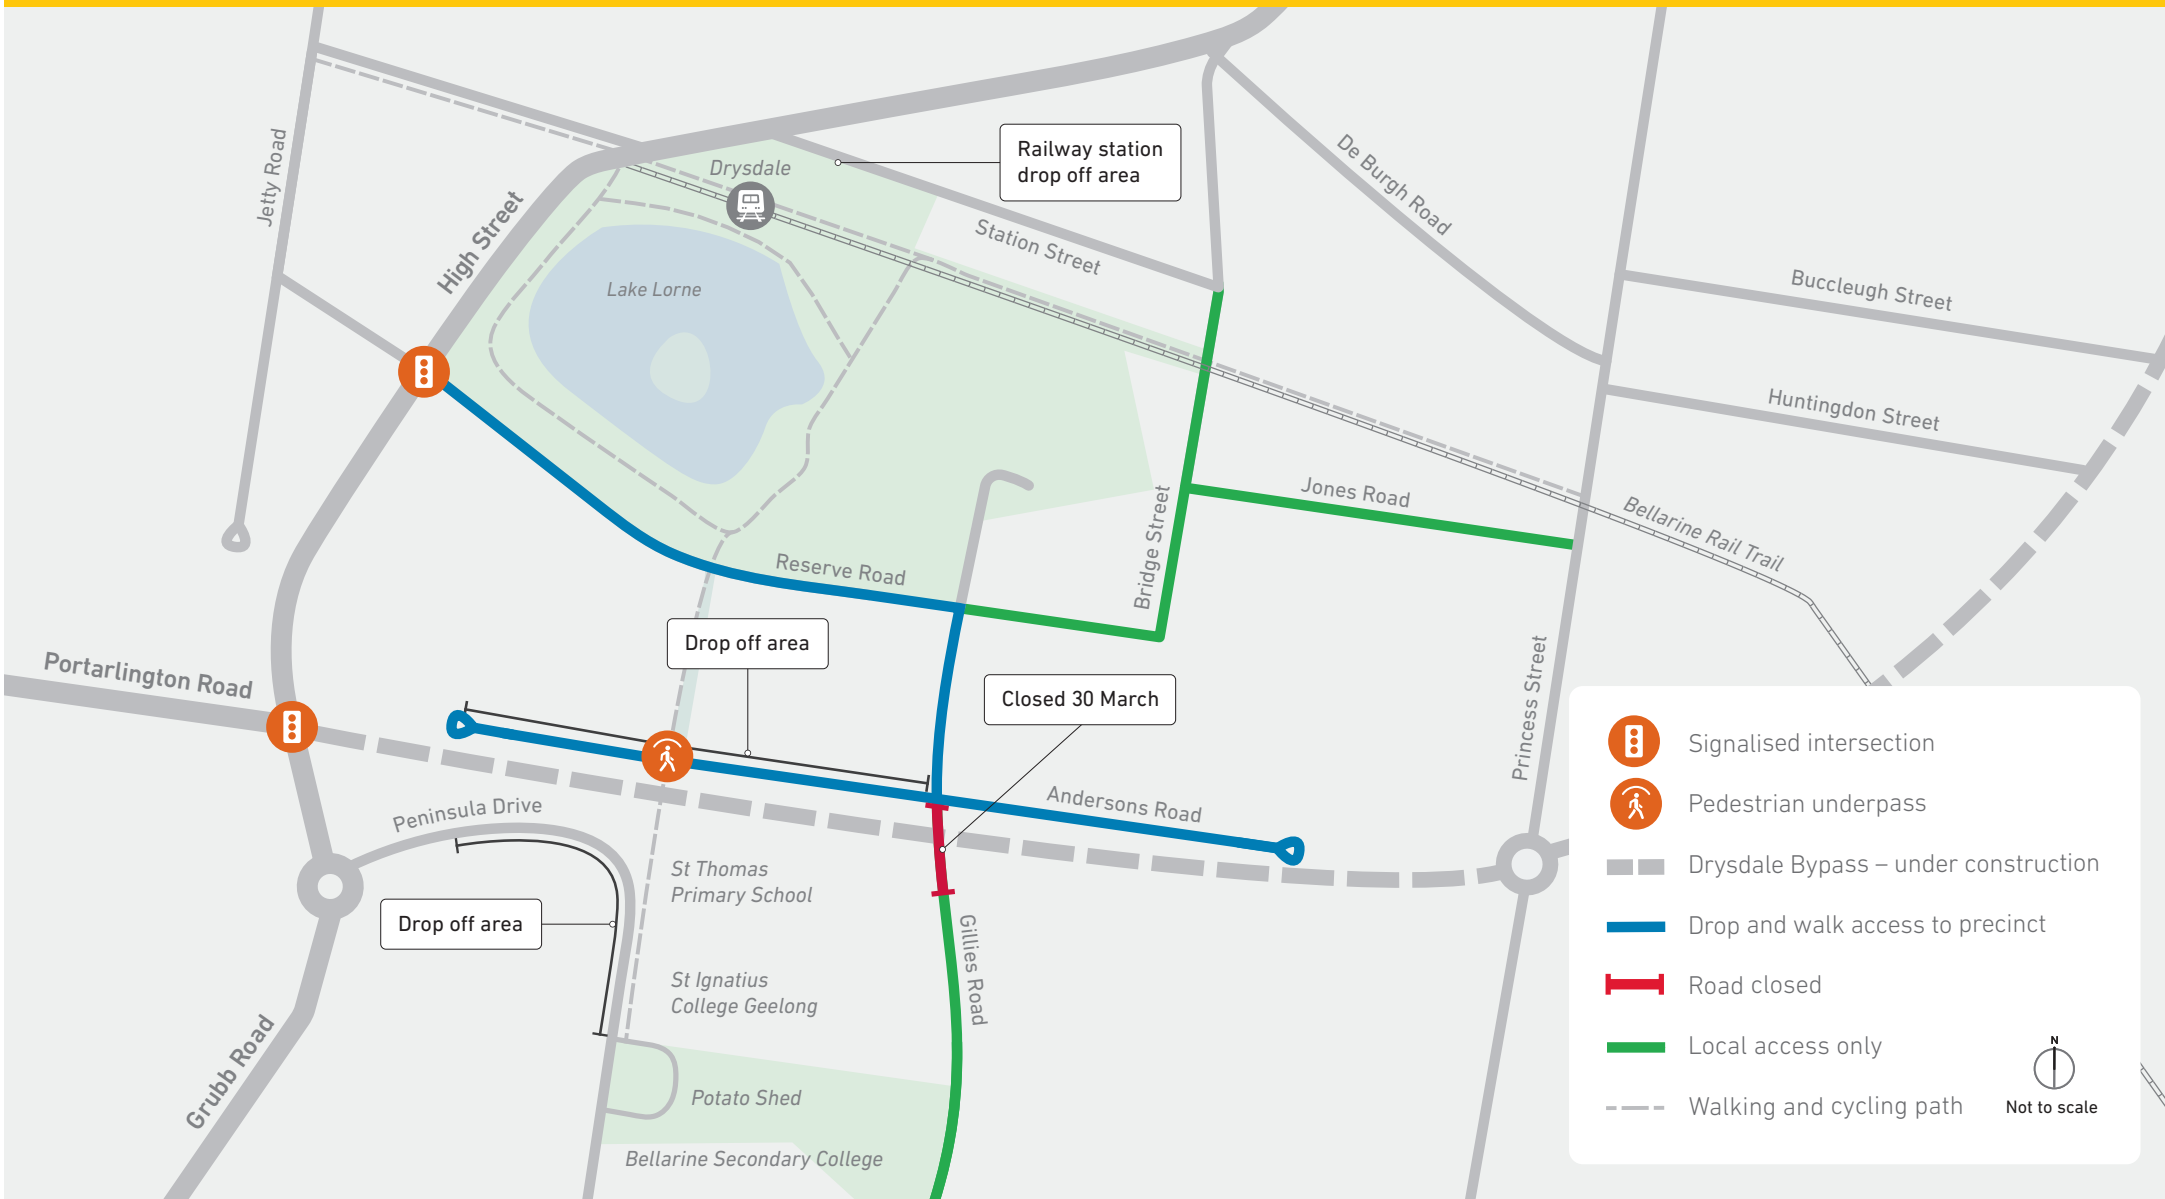

Drysdale Bypass

Gillies Road closure – access to school precinct

1800 105 105
roadprojects.vic.gov.au

MAJOR ROAD
PROJECTS
VICTORIA

VICTORIA'S
BIG BUILD

VICTORIA
State
Government